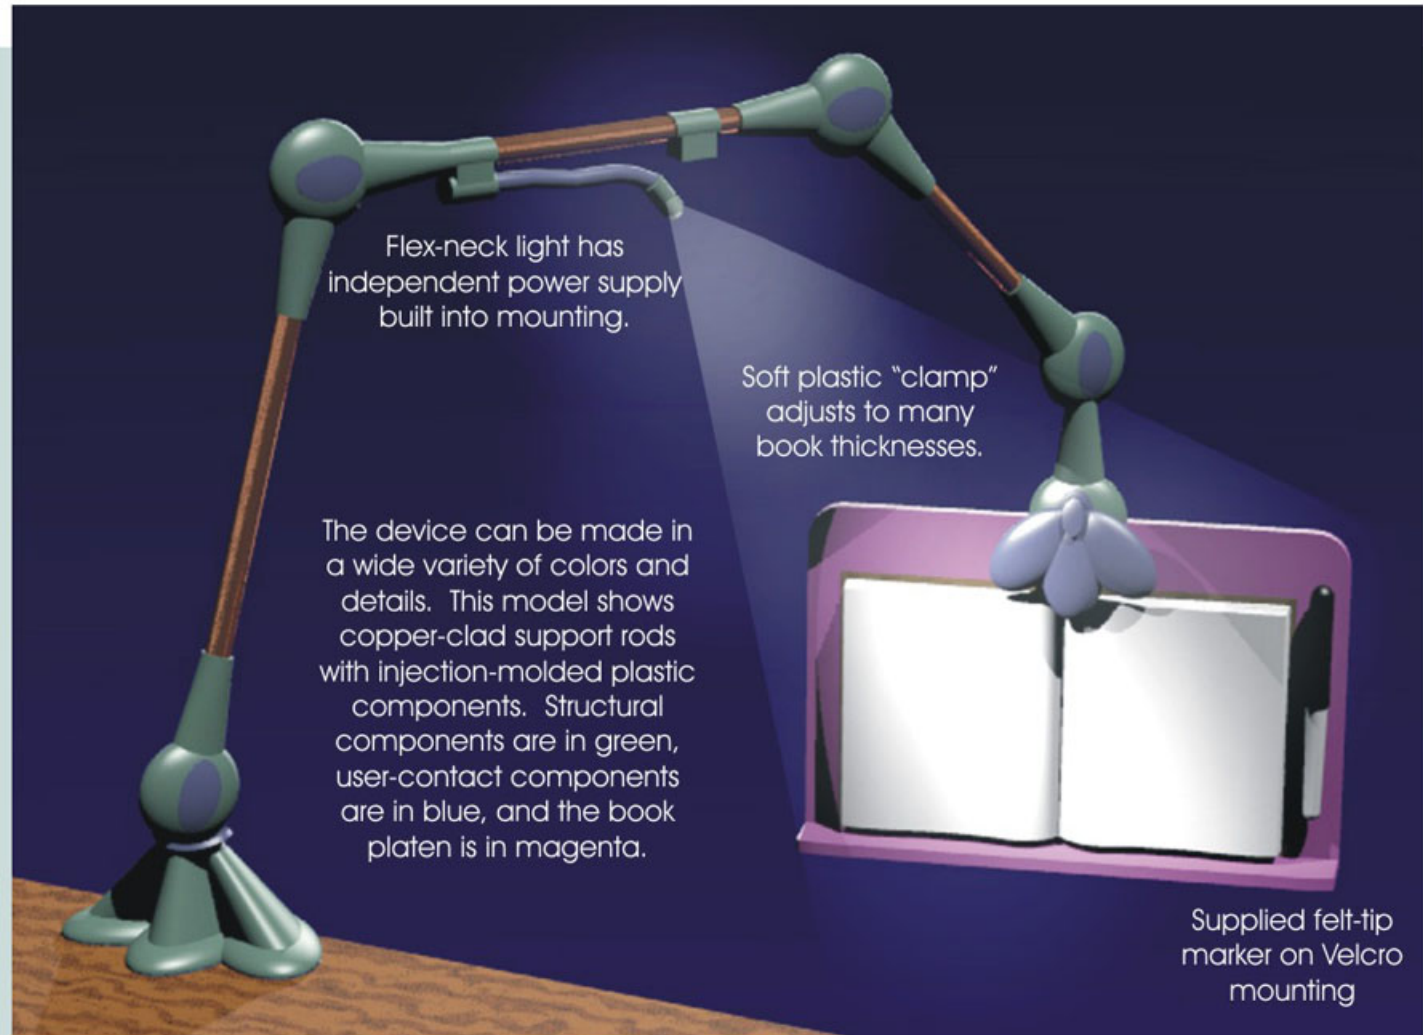

Reading and Writing Assistant

Concept by Jack Weaver • Design by Arete Design for Synergy Consultants

Millions of people read in bed, either for the pleasure of it or simply because they are bed-bound. We all know the dilemma- how do you hold the book in front of you and yet relax your arms? This Reading and Writing Assistant solves the problem. It mounts to most headboards, shelves, or bedrails, and holds the book on a platen in comfortable viewing range of the reader. The joints of the armature are even strong enough to provide a semi-stable surface for writing with the included felt-tip pen. The integrated flex-neck light can provide an excellent supplement to room lighting.

Reading and Writing Assistant ready for use

Heavy-duty clamp mounts to most horizontal shelf-type surfaces. Other attachment methods could be provided for wall mounting, rail mounting, etc.